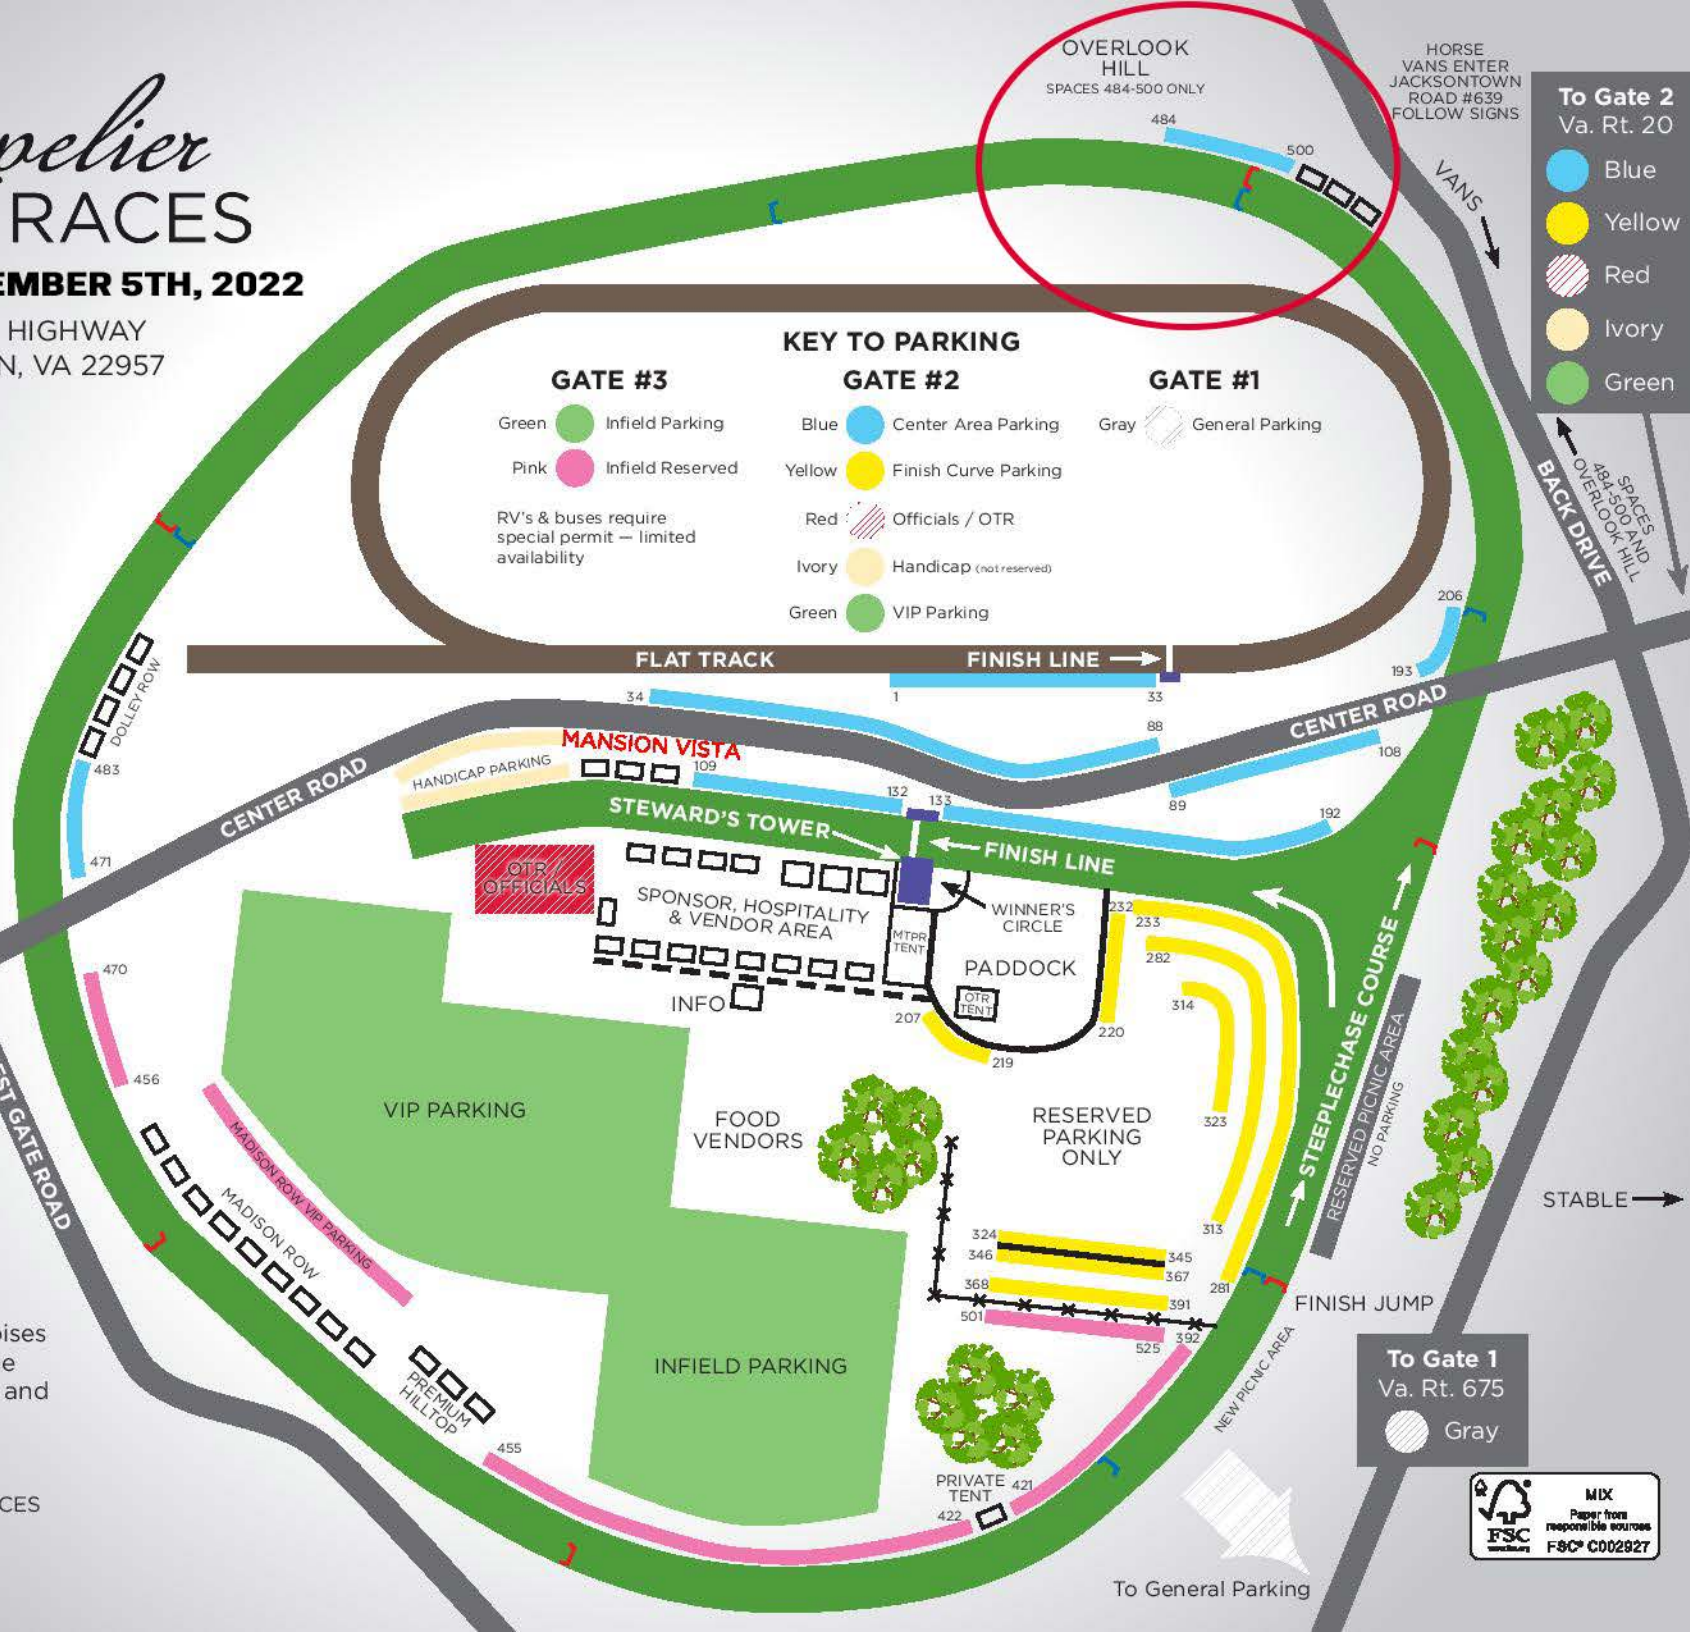

Montpelier HUNT RACES

SATURDAY, NOVEMBER 5TH, 2022

11407 CONSTITUTION HIGHWAY
MONTPELIER STATION, VA 22957

OVERLOOK HILL
SPACES 484-500 ONLY

HORSE VANS ENTER JACKSONTOWN ROAD #639 FOLLOW SIGN

To Gate 2
Va. Rt. 20

- Blue
- Yellow
- ▨ Red
- Ivory
- Green

To Gate 3
Va. Rt. 639

- Green
- Pink

KEY TO PARKING

GATE #3		GATE #2		GATE #1	
●	Infield Parking	●	Center Area Parking	▨	General Parking
●	Infield Reserved	●	Finish Curve Parking	▨	Officials / OTR
	RV's & buses require special permit – limited availability	▨	Officials / OTR	●	Handicap (not reserved)
		●	Handicap (not reserved)	●	VIP Parking

MANSION

- REMEMBER:**
- Only one car per reserved space
 - No private tents
 - No open fires or loud noises
 - Leave your dogs at home
 - Respect your neighbors and do not overcrowd

▨ RED: BRUSH FENCES
▨ BLUE: NATIONAL FENCES
THESE ARE APPROXIMATE LOCATIONS FOR JUMPS

To Gate 1
Va. Rt. 675

- ▨ Gray

To General Parking